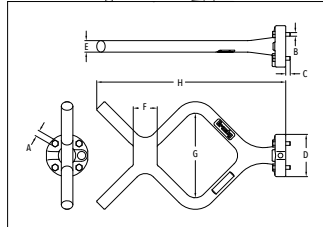

"D" Handle

"F" Handle

"Eye" Handle

"T" Handle

- New Interchangeable handles for ROV shackle bolts.
- For use with G-2100 and G-2110 ROV shackles only.
- Handles are stainless steel and painted fluorescent orange.
- "D" and "F" handle kits available containing handle, retaining bolts, and individual packet of Loctite for easy installation.

G-42100H ROV Handles

| Handle Style | Stock No. | Weight Each (kg) | Dimensions (mm) | | | | | | | | | |
|--------------|-----------|------------------|-----------------|---|-----|------|------|------|-----|------|------|------|
| | | | A | B | C | D | E | F | G | H | J | K |
| D | 1021324 | 10.0 | 7.1 | 6 | 7.4 | 70.0 | 19.1 | 44.5 | 128 | 251 | 19.1 | – |
| F | 1021315 | 11.1 | 7.1 | 6 | 7.4 | 70.0 | 19.1 | 44.5 | 140 | 312 | – | – |
| T | 1021306 | 5.4 | 7.1 | 6 | 7.4 | 70.0 | 19.1 | 19.1 | 97 | 157 | – | 19.1 |
| Eye | 1021333 | 4.7 | 7.1 | 6 | 7.4 | 70.0 | 19.1 | 19.1 | – | 93.7 | 21.8 | – |