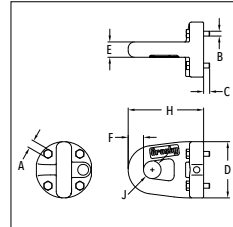

"D" Handle

"F" Handle

"Eye" Handle

"T" Handle

- New Interchangeable handles for ROV shackle bolts.
- For use with G-2100 and G-2110 ROV shackles only.
- Handles are stainless steel and painted fluorescent orange.
- "D" and "F" handle kits available containing handle, retaining bolts, and individual packet of Loctite for easy installation.

G-42100H ROV Handles

| Handle Style | Stock No. | Weight Each (kg) | Dimensions (mm) | | | | | | | | | |
|--------------|-----------|------------------|-----------------|---|-----|------|------|------|-----|------|------|------|
| | | | A | B | C | D | E | F | G | H | J | K |
| D | 1021324 | 10.0 | 7.1 | 6 | 7.4 | 70.0 | 19.1 | 44.5 | 128 | 251 | 19.1 | – |
| F | 1021315 | 11.1 | 7.1 | 6 | 7.4 | 70.0 | 19.1 | 44.5 | 140 | 312 | – | – |
| T | 1021306 | 5.4 | 7.1 | 6 | 7.4 | 70.0 | 19.1 | 19.1 | 97 | 157 | – | 19.1 |
| Eye | 1021333 | 4.7 | 7.1 | 6 | 7.4 | 70.0 | 19.1 | 19.1 | – | 93.7 | 21.8 | – |