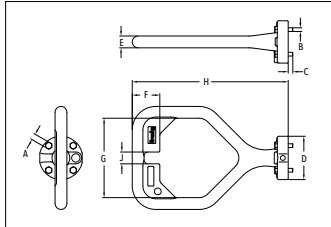

"D" Handle

"F" Handle

"Eye" Handle

"T" Handle

- New Interchangeable handles for ROV shackle bolts.
- For use with G-2100 and G-2110 ROV shackles only.
- Handles are stainless steel and painted fluorescent orange.
- "D" and "F" handle kits available containing handle, retaining bolts, and individual packet of Loctite for easy installation.

G-42100H ROV Handles

| Handle Style | Stock No. | Weight Each (kg) | Dimensions (mm) | | | | | | | | | |
|--------------|-----------|------------------|-----------------|---|-----|------|------|------|-----|------|------|------|
| | | | A | B | C | D | E | F | G | H | J | K |
| D | 1021324 | 10.0 | 7.1 | 6 | 7.4 | 70.0 | 19.1 | 44.5 | 128 | 251 | 19.1 | – |
| F | 1021315 | 11.1 | 7.1 | 6 | 7.4 | 70.0 | 19.1 | 44.5 | 140 | 312 | – | – |
| T | 1021306 | 5.4 | 7.1 | 6 | 7.4 | 70.0 | 19.1 | 19.1 | 97 | 157 | – | 19.1 |
| Eye | 1021333 | 4.7 | 7.1 | 6 | 7.4 | 70.0 | 19.1 | 19.1 | – | 93.7 | 21.8 | – |