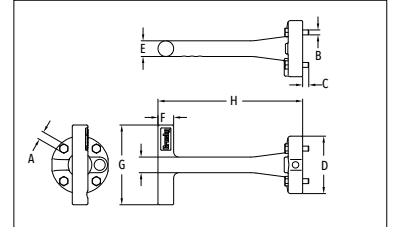

"D" Handle

"F" Handle

"Eye" Handle

"T" Handle

- New Interchangeable handles for ROV shackle bolts.
- For use with G-2100 and G-2110 ROV shackles only.
- Handles are stainless steel and painted fluorescent orange.
- "D" and "F" handle kits available containing handle, retaining bolts, and individual packet of Loctite for easy installation.

G-42100H ROV Handles

| Handle Style | Stock No. | Weight Each (kg) | Dimensions (mm) | | | | | | | | | |
|--------------|-----------|------------------|-----------------|---|-----|------|------|------|-----|------|------|------|
| | | | A | B | C | D | E | F | G | H | J | K |
| D | 1021324 | 10.0 | 7.1 | 6 | 7.4 | 70.0 | 19.1 | 44.5 | 128 | 251 | 19.1 | – |
| F | 1021315 | 11.1 | 7.1 | 6 | 7.4 | 70.0 | 19.1 | 44.5 | 140 | 312 | – | – |
| T | 1021306 | 5.4 | 7.1 | 6 | 7.4 | 70.0 | 19.1 | 19.1 | 97 | 157 | – | 19.1 |
| Eye | 1021333 | 4.7 | 7.1 | 6 | 7.4 | 70.0 | 19.1 | 19.1 | – | 93.7 | 21.8 | – |