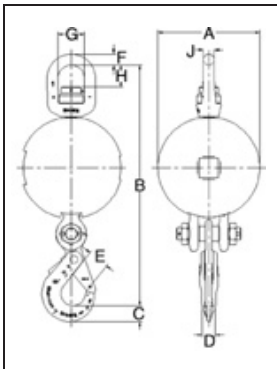

McKissick® Overhaul Balls

UB-550E

Top swivel design assures that the ball remains stationary if the wire line spins.

- Available in a variety of configurations:
 - 4 & 7 Ton capacities
 - 85, 150 & 200 lb. weights (ball only)
 - Crosby S-1320 Eye Hook or S-1316 SHUR-LOC® Hooks.
- Utilize genuine forged Crosby hooks, bail and connector.
 - Quenched and Tempered
- Both styles of hooks incorporate patented **QUIC-CHECK®** markings forged into the product which address two **QUIC-CHECK®** features:
 - Deformation Indicators and Angle Indicators.
- Easy disassembly for periodic inspection and maintenance.
- Design factor of 4:1.
- All sizes are **RFID EQUIPPED**.

UB-550S

Top Swivel Overhaul Balls with Crosby Eye Hook

UB-550E Stock No.	Model No.	Working Load Limit (Tons)*	Weight Each (lbs.)	Dimensions (in.)									
				A	B	C	D	E	F	G	H	J	
1036621	MB04BT085E	4	113	8.88	21.00	1.44	1.31	1.36	1.12	2.75	2.28	1.12	
1036649	MB04BT150E	4	178	10.56	22.72	1.44	1.31	1.36	1.12	2.75	2.28	1.12	
1036667	MB04BT200E	4	232	11.62	23.72	1.44	1.31	1.36	1.12	2.75	2.28	1.12	
1036685	MB07BT085E	7	113	8.88	22.48	1.81	1.66	1.61	1.12	2.75	2.28	1.12	
1036705	MB07BT150E	7	178	10.56	24.20	1.81	1.66	1.61	1.12	2.75	2.28	1.12	
1036723	MB07BT200E	7	232	11.62	25.20	1.81	1.66	1.61	1.12	2.75	2.28	1.12	

* Ultimate Load is 4 times the Working Load Limit.

Top Swivel Overhaul Balls with SHUR-LOC® Eye Hook

UB-550S Stock No.	Model No.	Working Load Limit (Tons)*	Weight Each (lbs.)	Dimensions (in.)									
				A	B	C	D	E	F	G	H	J	
1036630	MB04BT085S	4	113	8.88	23.32	1.67	1.16	2.11	1.12	2.75	2.28	1.12	
1036658	MB04BT150S	4	178	10.56	25.04	1.67	1.16	2.11	1.12	2.75	2.28	1.12	
1036676	MB04BT200S	4	232	11.62	26.04	1.67	1.16	2.11	1.12	2.75	2.28	1.12	
1036694	MB07BT085S	7	113	8.88	23.32	1.67	1.16	2.11	1.12	2.75	2.28	1.12	
1036714	MB07BT150S	7	178	10.56	25.04	1.67	1.16	2.11	1.12	2.75	2.28	1.12	
1036732	MB07BT150S	7	232	11.62	26.04	1.67	1.16	2.11	1.12	2.75	2.28	1.12	