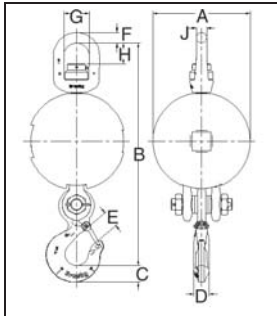

McKissick® Overhaul Balls

UB-550E

Top swivel design assures that the ball remains stationary if the wire line spins.

- Available in a variety of configurations:
 - 4 & 7 Ton capacities
 - 85, 150 & 200 lb. weights (ball only)
 - Crosby S-1320 Eye Hook or S-1316 SHUR-LOC® Hooks.
- Utilize genuine forged Crosby hooks, bail and connector.
 - Quenched and Tempered
- Both styles of hooks incorporate patented **QUIC-CHECK®** markings forged into the product which address two **QUIC-CHECK®** features:
 - Deformation Indicators and Angle Indicators.
- Easy disassembly for periodic inspection and maintenance.
- Design factor of 4:1.
- All sizes are **RFID EQUIPPED**.

UB-550S

Top Swivel Overhaul Balls with Crosby Eye Hook

UB-550E Stock No.	Model No.	Working Load Limit (Tons)*	Weight Each (lbs.)	Dimensions (in.)									
				A	B	C	D	E	F	G	H	J	
1036621	MB04BT085E	4	113	8.88	21.00	1.44	1.31	1.36	1.12	2.75	2.28	1.12	
1036649	MB04BT150E	4	178	10.56	22.72	1.44	1.31	1.36	1.12	2.75	2.28	1.12	
1036667	MB04BT200E	4	232	11.62	23.72	1.44	1.31	1.36	1.12	2.75	2.28	1.12	
1036685	MB07BT085E	7	113	8.88	22.48	1.81	1.66	1.61	1.12	2.75	2.28	1.12	
1036705	MB07BT150E	7	178	10.56	24.20	1.81	1.66	1.61	1.12	2.75	2.28	1.12	
1036723	MB07BT200E	7	232	11.62	25.20	1.81	1.66	1.61	1.12	2.75	2.28	1.12	

* Ultimate Load is 4 times the Working Load Limit.

Top Swivel Overhaul Balls with SHUR-LOC® Eye Hook

UB-550S Stock No.	Model No.	Working Load Limit (Tons)*	Weight Each (lbs.)	Dimensions (in.)									
				A	B	C	D	E	F	G	H	J	
1036630	MB04BT085S	4	113	8.88	23.32	1.67	1.16	2.11	1.12	2.75	2.28	1.12	
1036658	MB04BT150S	4	178	10.56	25.04	1.67	1.16	2.11	1.12	2.75	2.28	1.12	
1036676	MB04BT200S	4	232	11.62	26.04	1.67	1.16	2.11	1.12	2.75	2.28	1.12	
1036694	MB07BT085S	7	113	8.88	23.32	1.67	1.16	2.11	1.12	2.75	2.28	1.12	
1036714	MB07BT150S	7	178	10.56	25.04	1.67	1.16	2.11	1.12	2.75	2.28	1.12	
1036732	MB07BT150S	7	232	11.62	26.04	1.67	1.16	2.11	1.12	2.75	2.28	1.12	